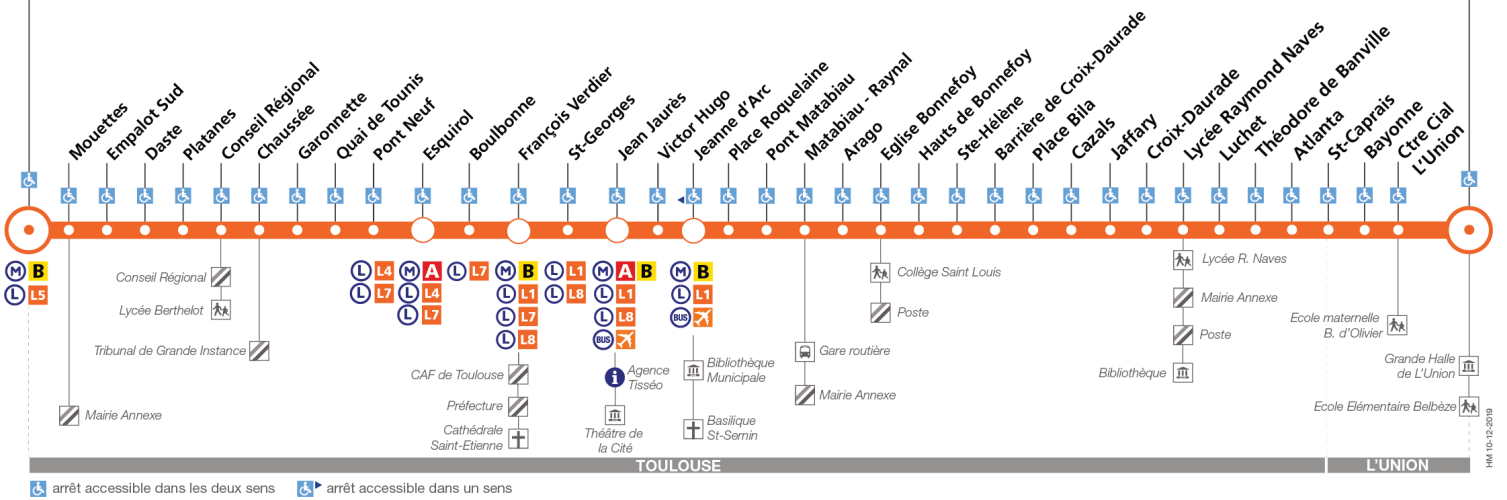

Direction L'Union Grande Halle

du 31 août 2020
au 4 juillet 2021

Empalot

L'Union Grande Halle

Lundi à vendredi

Arrêt	05:15	05:35	05:54	06:08	06:22	06:36	06:49	Entre 7 h et 9 h, temps d'attente max : 8 min		Entre 9 h et 16 h, temps d'attente max : 10 min		Entre 16 h et 19 h, temps d'attente max : 8 min		19:11	19:23	19:35	19:47	19:59
Empalot	05:20	05:40	05:59	06:13	06:27	06:42	06:55							19:18	19:30	19:42	19:54	20:06
Conseil Régional	05:26	05:46	06:05	06:19	06:33	06:48	07:01							19:25	19:37	19:49	20:01	20:13
Esquirol	05:31	05:51	06:10	06:24	06:39	06:54	07:07							19:33	19:45	19:57	20:08	20:20
Jean Jaurès	05:32	05:52	06:11	06:25	06:41	06:56	07:09							19:36	19:48	20:00	20:10	20:22
Jeanne d'Arc	05:38	05:58	06:17	06:32	06:48	07:03	07:17							19:45	19:57	20:09	20:19	20:31
Barrière de Croix-Daurade	05:41	06:01	06:20	06:35	06:51	07:06	07:22							19:50	20:02	20:13	20:23	20:35
Lycée Raymond Naves	05:43	06:03	06:22	06:37	06:53	07:09	07:25							19:54	20:04	20:15	20:25	20:37
Atlanta	05:47	06:07	06:26	06:41	06:57	07:13	07:30							20:00	20:10	20:21	20:31	20:42
L'Union Grande Halle																		

Samedi

Arrêt	05:35	06:00	06:20	06:40	07:00	07:15	07:30	07:45	08:00	08:15	08:27	08:39	08:51	Entre 9 h et 19 h, temps d'attente max : 13 min		19:00	19:12	19:24	19:36	19:48	20:00	20:13
Empalot	05:41	06:06	06:26	06:46	07:06	07:21	07:36	07:51	08:06	08:22	08:34	08:46	08:58			19:08	19:20	19:32	19:44	19:56	20:08	20:21
Conseil Régional	05:46	06:11	06:31	06:51	07:11	07:26	07:42	07:57	08:12	08:28	08:40	08:52	09:04			19:15	19:27	19:39	19:51	20:03	20:15	20:28
Esquirol	05:51	06:16	06:36	06:57	07:17	07:32	07:48	08:03	08:18	08:34	08:46	08:58	09:10			19:23	19:35	19:46	19:58	20:10	20:22	20:35
Jean Jaurès	05:52	06:17	06:37	06:59	07:19	07:34	07:50	08:05	08:20	08:36	08:48	09:00	09:12			19:26	19:38	19:49	20:01	20:13	20:24	20:37
Jeanne d'Arc	05:58	06:23	06:43	07:05	07:25	07:41	07:57	08:12	08:27	08:43	08:55	09:07	09:21			19:36	19:47	19:58	20:10	20:22	20:33	20:46
Barrière de Croix-Daurade	06:01	06:26	06:46	07:08	07:28	07:44	08:00	08:15	08:30	08:46	08:59	09:11	09:25			19:40	19:51	20:02	20:14	20:26	20:37	20:50
Lycée Raymond Naves	06:03	06:28	06:48	07:10	07:30	07:46	08:02	08:17	08:32	08:48	09:01	09:13	09:27			19:43	19:54	20:05	20:17	20:28	20:39	20:52
Atlanta	06:07	06:32	06:53	07:15	07:35	07:51	08:07	08:22	08:37	08:53	09:06	09:18	09:32			19:48	19:59	20:10	20:22	20:33	20:44	20:57
L'Union Grande Halle