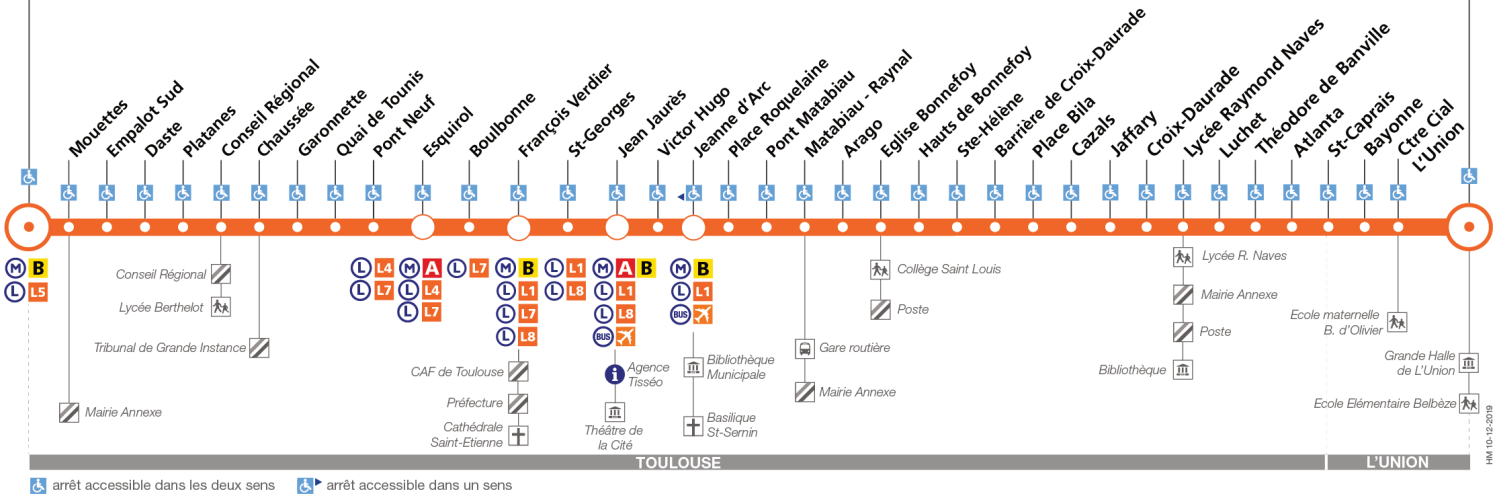

Dimanche et jours fériés

Table of bus schedules for Sunday and public holidays. Columns represent departure times from 06:00 to 23:30. Rows list various bus lines and stops including Empalot, Conseil Régional, Esquirol, Jean Jaurès, Jeanne d'Arc, Barrière de Croix-Daurade, Lycée Raymond Naves, Atlanta, and L'Union Grande Halle.

Lundi à vendredi en vacances scolaires

Table of bus schedules for Monday to Friday during school holidays. Columns represent departure times from 05:15 to 21:23. Rows list various bus lines and stops. Includes a section for 'Entre 7 h et 14 h, temps d'attente max : 12 min' and 'Entre 14 h et 19 h, temps d'attente max : 10 min'. A 'Notes' section at the bottom states: 'Horaires théoriques dépendant des conditions de circulation. Pour connaître les horaires en temps réel, vous pouvez consulter notre site www.tisseo.fr ou notre application mobile.'

Direction Empalot

du 31 août 2020 au 4 juillet 2021

Empalot

L'Union Grande Halle

Lundi à vendredi

Table of bus departure times for Monday to Friday, including arrival and departure times for various stops and transfer information.

Samedi

Table of bus departure times for Saturday, including arrival and departure times for various stops and transfer information.

Dimanche et jours fériés

Table of bus schedules for Sunday and public holidays. Columns represent departure times from 06:00 to 23:00. Rows list various bus lines and stops including L'Union Grande Halle, Atlanta, Lycée Raymond Naves, Barrière de Croix-Daurade, Jeanne d'Arc, Jean Jaurès, Esquirol, Conseil Régional, and Empalot.