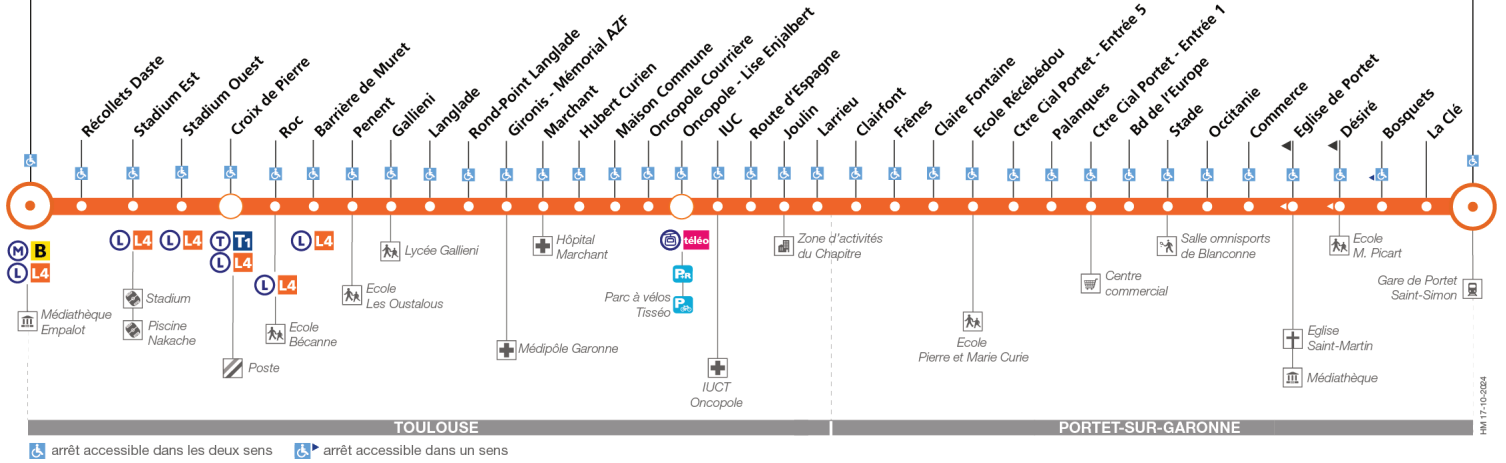

Direction Empalot

du 23 décembre 2024 au 6 juillet 2025

Empalot

Portet Gare SNCF

Lundi à vendredi

Table of bus departure times for Monday to Friday, including stop names and time intervals.

Samedi

Table of bus departure times for Saturday, including stop names and time intervals.