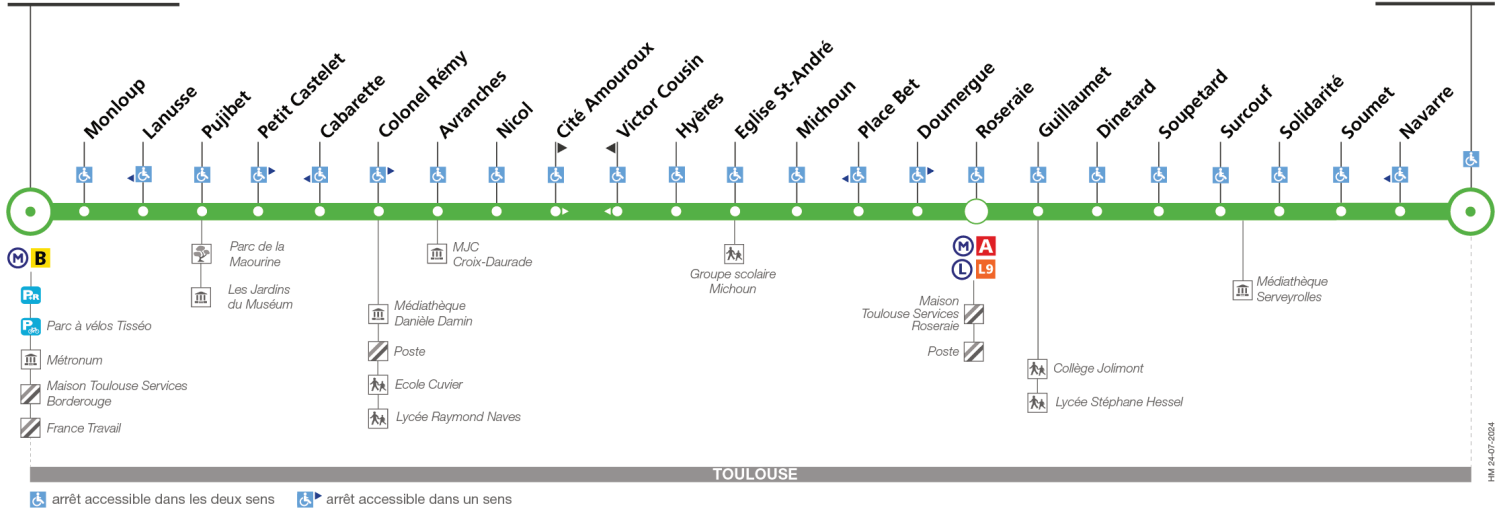

19

Direction Coquille

du 16 septembre 2024 au 6 juillet 2025

Borderouge

Coquille

Lundi à vendredi

Table of departure times for Monday to Friday, including a note about a 7h-19h passage every 8 minutes max.

Samedi

Table of departure times for Saturday, showing two sets of schedules.

Dimanche et jours fériés

Table of departure times for Sunday and public holidays, showing two sets of schedules.

Lundi à vendredi en vacances scolaires

Table of departure times for Monday to Friday during school holidays, including a note about a 7h-19h passage every 11 minutes max.

Fin des travaux prévue courant janvier 2025

HM 24.07.2024

MAJ 05.06.2024

19

Direction Borderouge

du 16 septembre 2024 au 6 juillet 2025

Borderouge

Coquille

Lundi à vendredi

Table of departure times for Monday to Friday, including a note about a 7h and 19h passage.

Samedi