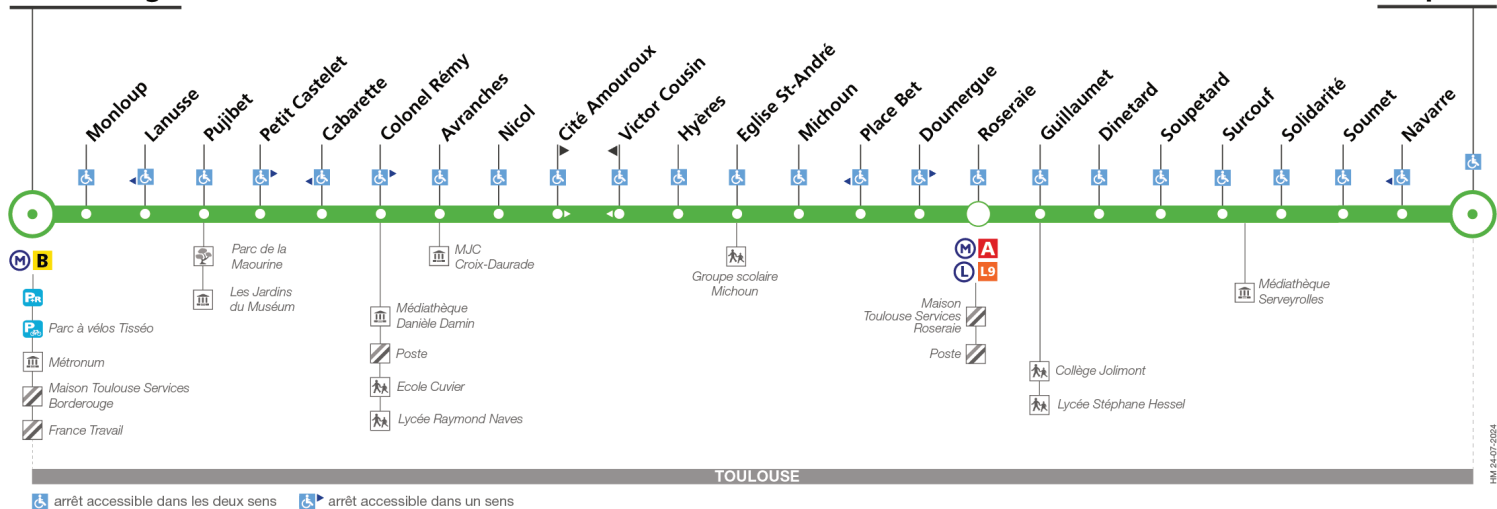

Table of departure times for Monday to Friday during school holidays, including a note about a 7h-19h passage every 11 minutes max.

Fin des travaux prévue courant janvier 2025

HM 24.07.2024

MAJ 05.06.2024

19

Direction Borderouge

du 16 septembre 2024 au 6 juillet 2025

Borderouge

Coquille

Lundi à vendredi

Table of departure times for Monday to Friday, including a note about a 7h and 19h passage.

Samedi

Table of departure times for Saturday, showing times for various stops.

Dimanche et jours fériés

Table of departure times for Sunday and public holidays, including a note about a 7h and 19h passage.

Lundi à vendredi en vacances scolaires