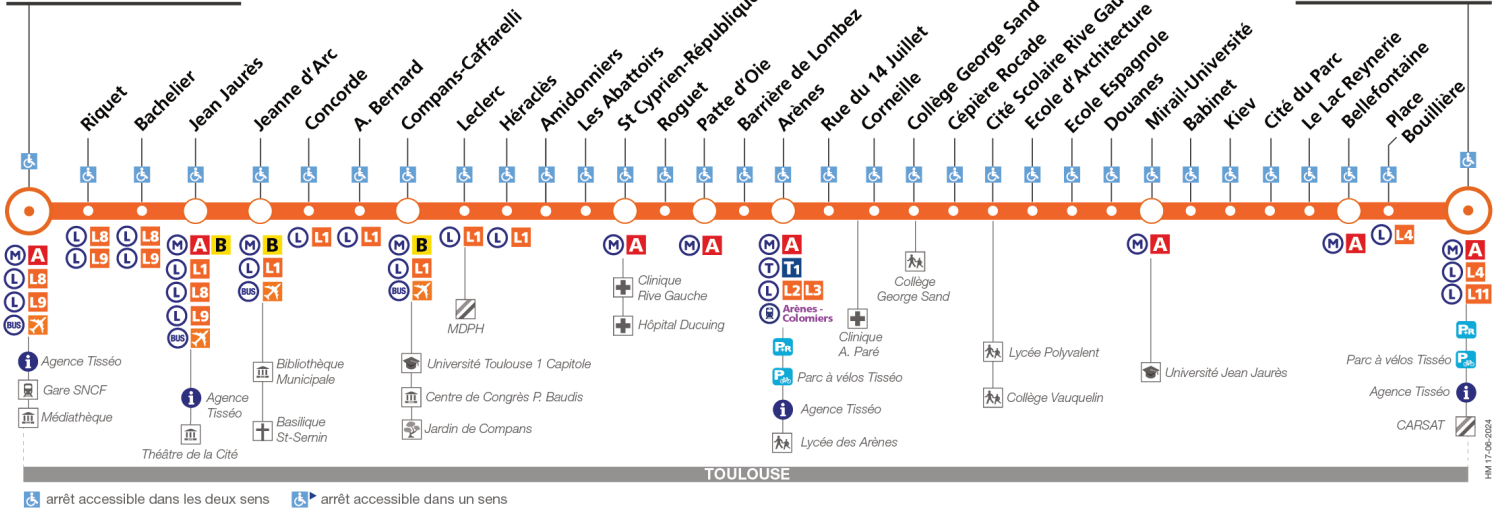

L14

Direction Basso Cambo

du 2 septembre 2024 au 6 juillet 2025

Marengo - SNCF

Basso Cambo

Lundi à vendredi

Table of bus departure times for Monday to Friday, including a note about a 12-minute interval between 7h and 19h.

Notes: Uniquement le jeudi et le vendredi

Samedi

Table of bus departure times for Saturday, showing a regular schedule from Marengo-SNCF to Basso Cambo.

Dimanche et jours fériés

Table with 24 columns (stations) and 10 rows (lines: Marengo-SNCF, Jean Jaurès, Compans-Caffarelli, St Cyprien - République, Arènes, Cité Scolaire Rive Gauche, Mirail-Université, Basso Cambo). Shows departure times for Sunday and public holidays.

Lundi à vendredi en vacances scolaires

Table with 24 columns (stations) and 10 rows (lines: Marengo-SNCF, Jean Jaurès, Compans-Caffarelli, St Cyprien - République, Arènes, Cité Scolaire Rive Gauche, Mirail-Université, Basso Cambo). Shows departure times for school holidays from Monday to Friday.