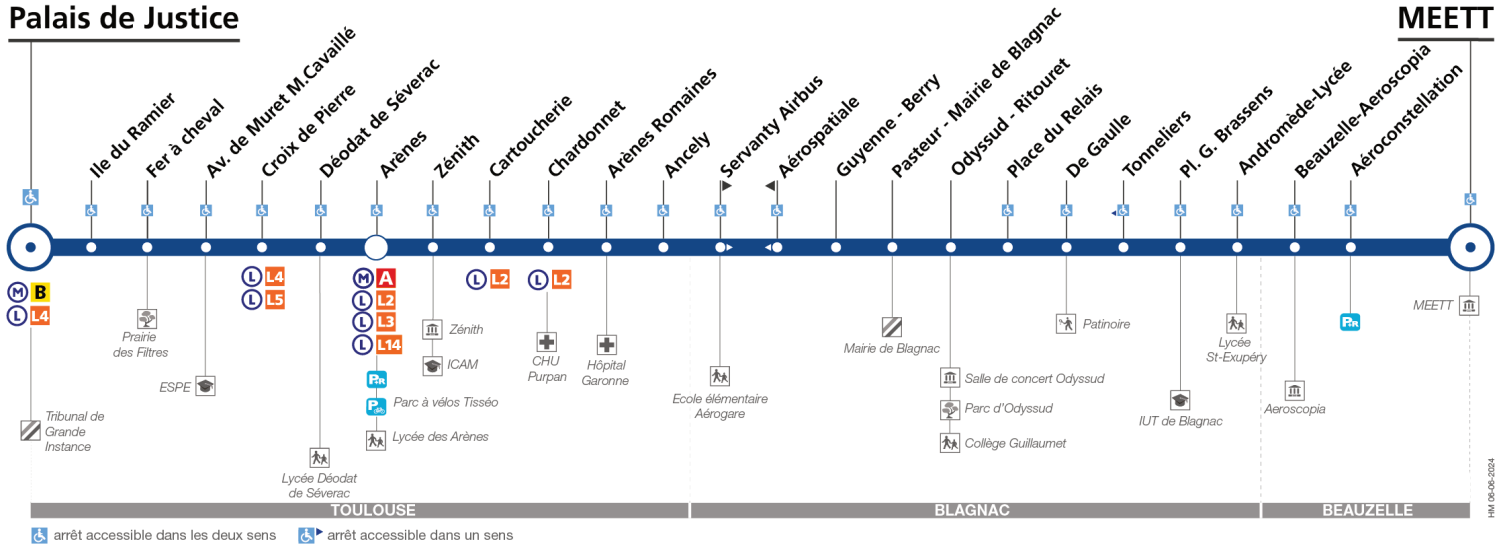

### Palais de Justice

### Lundi et mardi en soirée

Palais de Justice	22:23	22:53	23:23	23:53	00:13	00:43
Ile du Ramier	22:25	22:55	23:25	23:55	00:15	00:45
Fer à Cheval	22:26	22:56	23:26	23:56	00:16	00:46
Avenue Muret Marcel Cavallé	22:29	22:59	23:29	23:59	00:19	00:49
Croix de Pierre	22:32	23:02	23:32	00:02	00:22	00:52
Déodat de Séverac	22:35	23:05	23:35	00:05	00:25	00:55
Arènes	22:38	23:08	23:38	00:08	00:28	00:58
Zénith	22:43	23:13	23:43	00:13	00:33	01:02
Cartoucherie	22:45	23:15	23:45	00:15	00:35	01:03
Chardonnet	22:46	23:16	23:46	00:16	00:36	01:05
Arènes Romaines	22:49	23:19	23:49	00:19	00:39	01:07
Ancely	22:51	23:21	23:51	00:21	00:41	01:08
Servanty-Airbus	22:54	23:24	23:54	00:24	00:44	01:11
Guyenne-Berry	22:57	23:27	23:57	00:27	00:47	01:14
Pasteur-Mairie de Blagnac	22:58	23:28	23:58	00:28	00:48	01:14
Odysseus-Ritouret	22:59	23:29	23:59	00:29	00:49	01:15
Place du Relais	23:03	23:33	00:03	00:33	00:53	01:19
De Gaulle	23:05	23:35	00:05	00:35	00:55	01:20
Tonneliers	23:06	23:36	00:06	00:36	00:56	01:21
Buxtehude	23:08	23:38	00:08	00:38	00:57	01:22
Place Georges Brassens	23:09	23:39	00:09	00:39	00:58	01:23
Andromède-Lycée	23:11	23:41	00:11	00:41	01:00	01:25
Beauzelle - Aerospopia	23:13	23:43	00:13	00:43	01:02	01:26
Aéroconstellation	23:15	23:45	00:15	00:45	01:04	01:28
MEETT	23:18	23:48	00:18	00:48	01:07	01:31