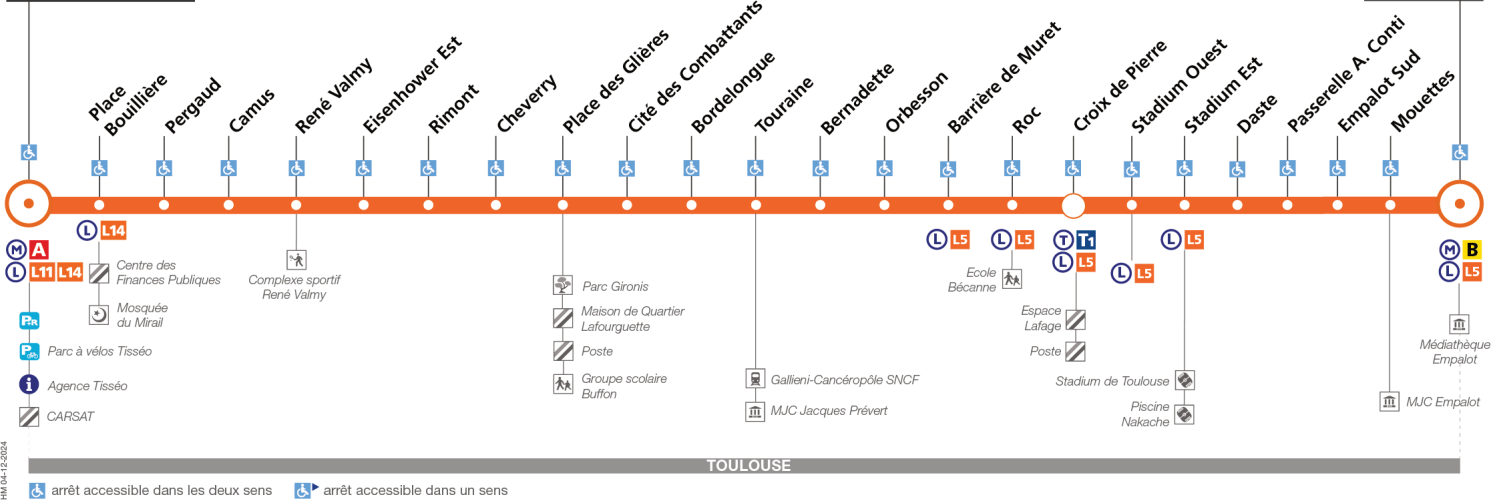

Direction Empalot

du 23 décembre 2024 au 6 juillet 2025

Basso Cambo

Empalot

Lundi à vendredi

Table of bus schedules for Monday to Friday. It lists departure times for various stations (Basso Cambo, Eisenhower Est, Bordelongue, Barrière de Muret, Croix de Pierre, Empalot) and includes special notes for specific time slots (e.g., 'Entre 7 h et 10 h, un passage toutes les 11 minutes max').

Samedi

Table of bus schedules for Saturday. It lists departure times for various stations (Basso Cambo, Eisenhower Est, Bordelongue, Barrière de Muret, Croix de Pierre, Empalot) and includes special notes for specific time slots.

Dimanche et jours fériés

Table of bus schedules for Sunday and public holidays. It lists departure times for various stations (Basso Cambo, Eisenhower Est, Bordelongue, Barrière de Muret, Croix de Pierre, Empalot) and includes special notes for specific time slots.

Lundi à vendredi en vacances scolaires

Table of bus schedules for Monday to Friday during school holidays. It lists departure times for various stations (Basso Cambo, Eisenhower Est, Bordelongue, Barrière de Muret, Croix de Pierre, Empalot) and includes special notes for specific time slots.